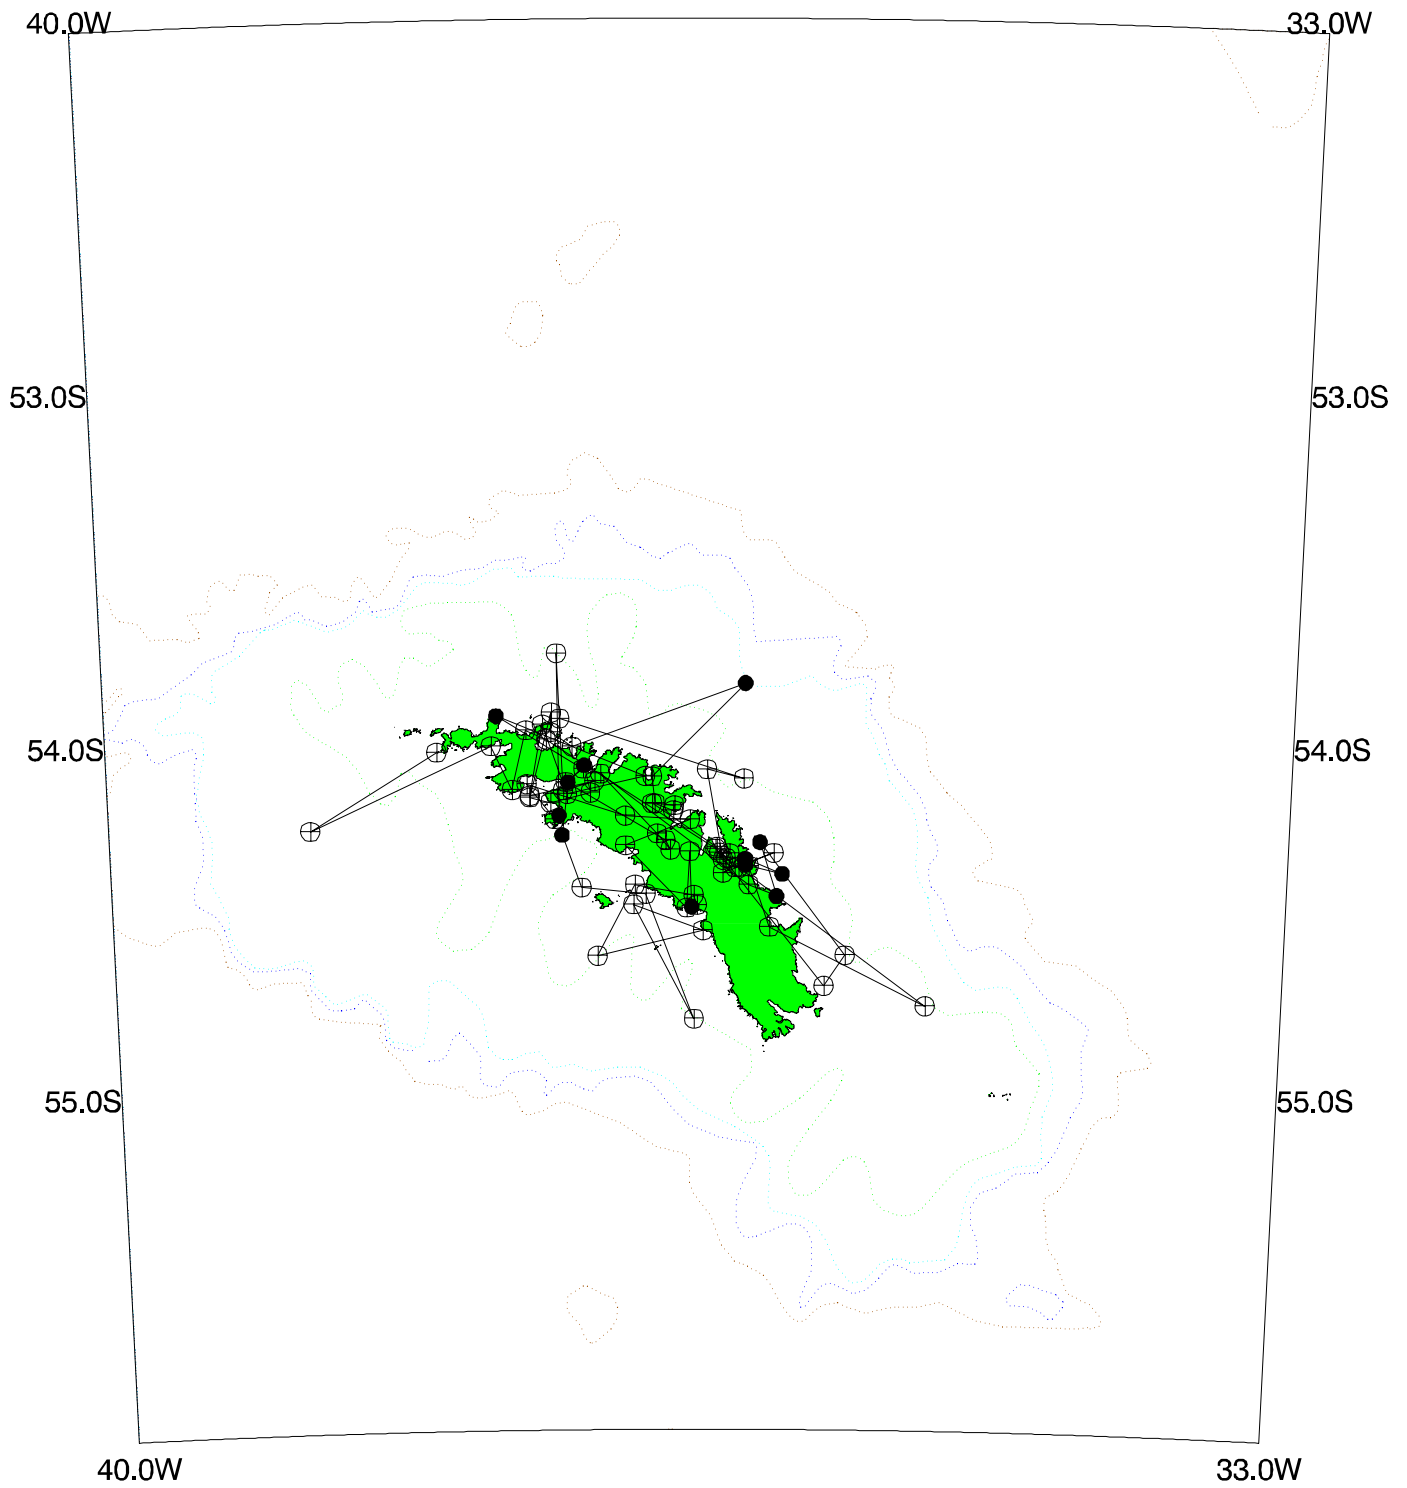

Satellite Tracked Northern Giant Petrel

Rng 207 km 04NOV98:08:03 – 14NOV98:18:27 (10.43 days)
Ptt: 9131 Trip: 9 Ring: 5092497/0000 Sum 1958 km